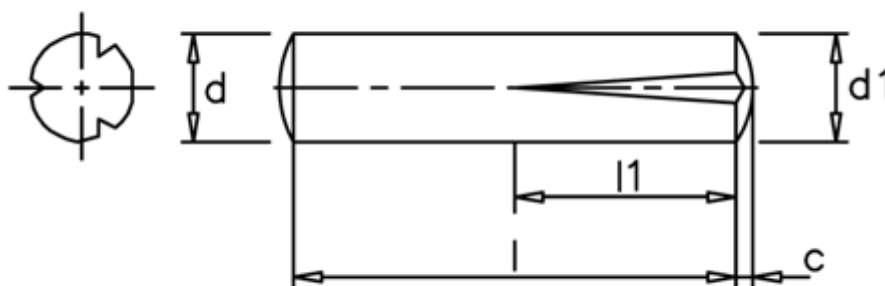

Article number: 08024324

Description: KLEE Slotted pin S2 8x20
Steel

Measures

c	= 1,2
d	= 8.0
d1	= 8.30
l1	= 1/2 l
Length	= 20